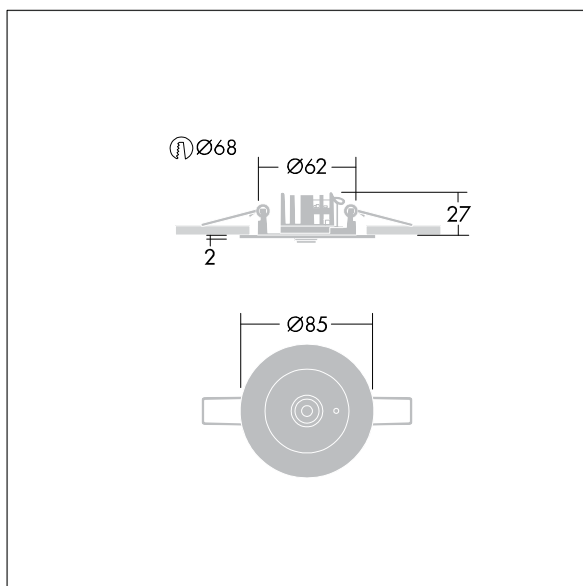

Voyager Star

THORN

96548992 VOYAGER STAR MRCR SPOT E3 SR

Voyager Star

High performance, ceiling recessed LED emergency lighting luminaire, Self contained luminaire, manual test (3 hours) with spot lighting optic.. Housing: die-cast aluminium, powder coated silver grey (close to RAL 9006). Gear box for mounting in ceiling recess:. IP20_IP40, Ceiling recessed luminaire for 68 mm ceiling cut-out and ceiling thickness from 1 - 25 mm. Lens: polycarbonate. Luminaire can be installed quickly and maintained without tools. Electrical connection (230VAC) via maximum 2.5mm² cable, loop in - loop out possible. Optimum thermal management via heat sink. Maintained mode: +5°C to +25°C, non-maintained mode: +5°C to +30°C; power supply: 220-240 V AC (+/- 10%), 50-60 Hz Suitable for recessed installation in concrete casting surround (please order separately). Complete with LEDs.. Ceiling cutout Ø68mm in ceiling thicknesses 1-25mm.

Luminaire input power: 4 W
Dimensions: Ø85 x 28 mm
Weight: 1 kg

TLG_VSTR_F_MRCR_E3D_SPOT_SR.jpg

TLG_VYLD_M_MRE SPOT.wmf

All values marked with an * are rated values. Thorn uses tried and tested components from leading suppliers, however there may be isolated instances of technology-related failures of individual LEDs during the rated product lifetime. International standards set the tolerance in initial flux and connected load at ±10%. Unless stated otherwise, the values apply to an ambient temperature of 25°C.