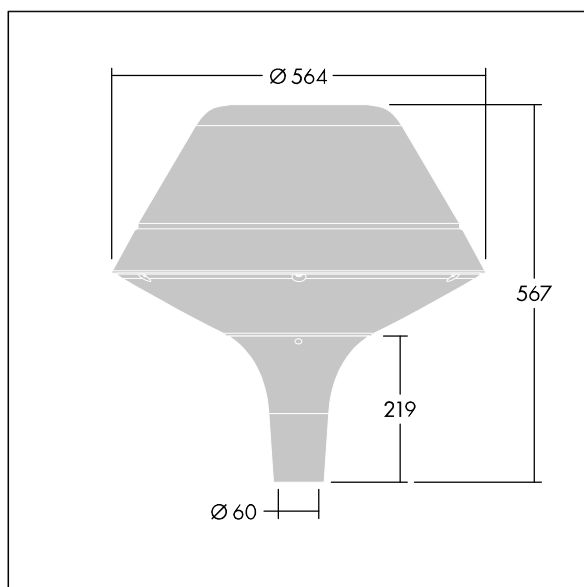

TLG_PLRL_M_DOC_T60.wmf

This product contains a light source of energy efficiency class D.

All values marked with an * are rated values. Thorn uses tried and tested components from leading suppliers, however there may be isolated instances of technology-related failures of individual LEDs during the rated product lifetime. International standards set the tolerance in initial flux and connected load at ±10%. Unless stated otherwise, the values apply to an ambient temperature of 25°C.

Thorn Lighting is constantly developing and improving its products. The right is reserved to change specifications without prior notification or public announcement.
© Thorn Lighting