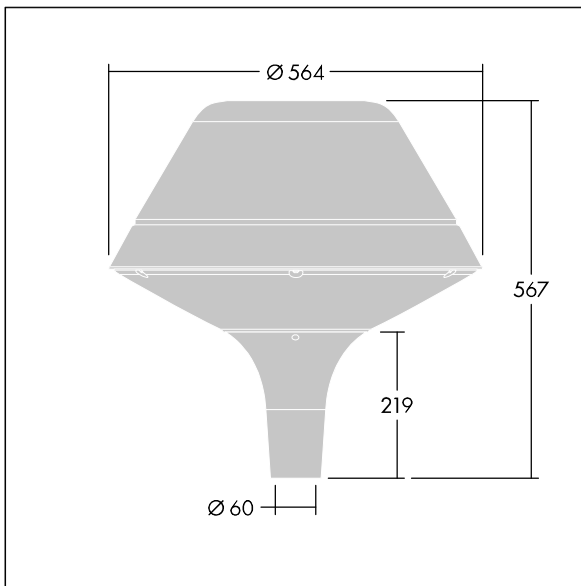

Plurio

THORN

96260708 PLD O 18L35-740 R/S BS 3550 T60 CL1 GY

Plurio

Plurio Direct: A decorative post-top LED lantern with radially symmetric distribution. LED driver with 18 LEDs driven at 350mA. Class I electrical, IP66, IK08. Base: cast aluminium, powder coated silver-grey. Canopy: original shape, aluminium, textured silver-grey. Diffuser: UV stabilised, clear polycarbonate with anti-glare prisms. Direct, lens based optic with internal reflector. Equipped with 50% power reduction circuit, effective 3 hours before and 5 hours after a calculated midnight. It can be deactivated at installation with an easily accessible internal switch. Complete with 4000K LED. Post top mounting to Ø60mm column.

Upward lighting emissions below 1%.

Dimensions: Ø564 x 567 mm
Luminaire input power: 21 W
Luminaire luminous flux: 2577 lm
Luminaire efficacy: 123 lm/W
Weight: 9.5 kg
Scx: 0.199 m²

TLG_PLRL_F_DOC_GY.jpg