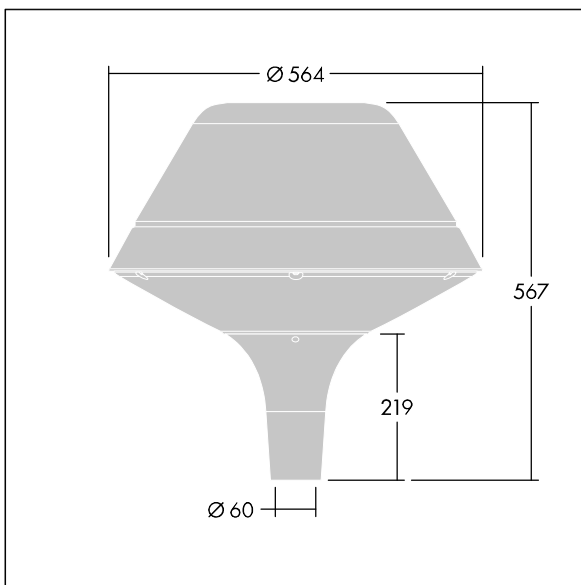

Plurio

THORN

96260711 PLD O 18L35-740 R/S BS 3550 T60 CL2 GY

Plurio

Plurio Direct: A decorative post-top LED lantern with radially symmetric distribution. LED driver with 18 LEDs driven at 350mA. Class II electrical, IP66, IK08. Base: cast aluminium, powder coated silver-grey. Canopy: original shape, aluminium, textured silver-grey. Diffuser: UV stabilised, clear polycarbonate with anti-glare prisms. Direct, lens based optic with internal reflector. Equipped with 50% power reduction circuit, effective 3 hours before and 5 hours after a calculated midnight. It can be deactivated at installation with an easily accessible internal switch. Complete with 4000K LED. Post top mounting to Ø60mm column.

Upward lighting emissions below 1%.

Dimensions: Ø564 x 567 mm
Luminaire input power: 21 W
Luminaire luminous flux: 2577 lm
Luminaire efficacy: 123 lm/W
Weight: 9.5 kg
Scx: 0.199 m²

TLG_PLRL_F_DOC_GY.jpg