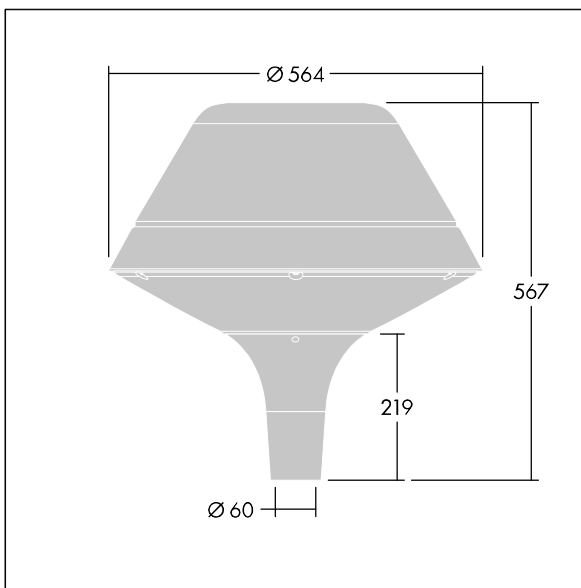

96260711 PLD O 18L35-740 R/S BS 3550 T60 CL2 GY

Plurio

Plurio Direct: A decorative post-top LED lantern with radially symmetric distribution. LED driver with 18 LEDs driven at 350mA. Class II electrical, IP66, IK08. Base: cast aluminium, powder coated silver-grey. Canopy: original shape, aluminium, textured silver-grey. Diffuser: UV stabilised, clear polycarbonate with anti-glare prisms. Direct, lens based optic with internal reflector. Equipped with 50% power reduction circuit, effective 3 hours before and 5 hours after a calculated midnight. It can be deactivated at installation with an easily accessible internal switch. Complete with 4000K LED. Post top mounting to Ø60mm column.

Upward lighting emissions below 1%.

Dimensions: Ø564 x 567 mm
 Luminaire input power: 21 W
 Luminaire luminous flux: 2577 lm
 Luminaire efficacy: 123 lm/W
 Weight: 9.5 kg
 Scx: 0.199 m²

TLG_PLRL_F_DOC_GY.jpg