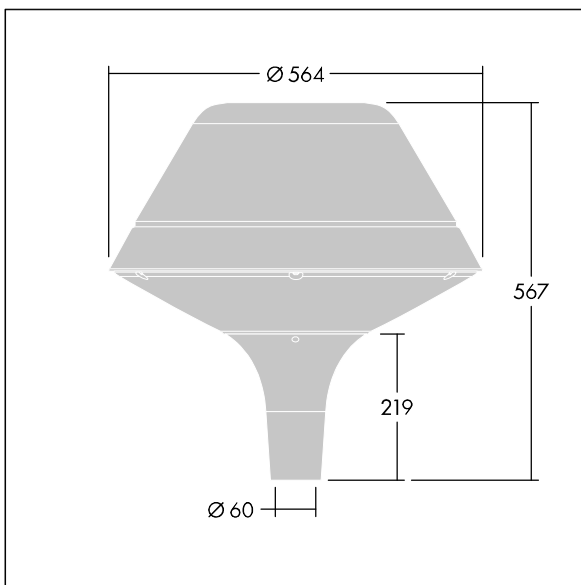

96260674 PLD O 18L70-740 R/S BS 3550 T60 CL1 GY

Plurio

Plurio Direct: A decorative post-top LED lantern with radially symmetric distribution. LED driver with 18 LEDs driven at 700mA. Class I electrical, IP66, IK08. Base: cast aluminium, powder coated silver-grey. Canopy: original shape, aluminium, textured silver-grey. Diffuser: UV stabilised, clear polycarbonate with anti-glare prisms. Direct, lens based optic with internal reflector. Equipped with 50% power reduction circuit, effective 3 hours before and 5 hours after a calculated midnight. It can be deactivated at installation with an easily accessible internal switch. Complete with 4000K LED. Post top mounting to Ø60mm column.

Upward lighting emissions below 1%.

Dimensions: Ø564 x 567 mm
 Luminaire input power: 39 W
 Luminaire luminous flux: 4724 lm
 Luminaire efficacy: 121 lm/W
 Weight: 9.5 kg
 Scx: 0.199 m²

TLG_PLRL_F_DOC_GY.jpg