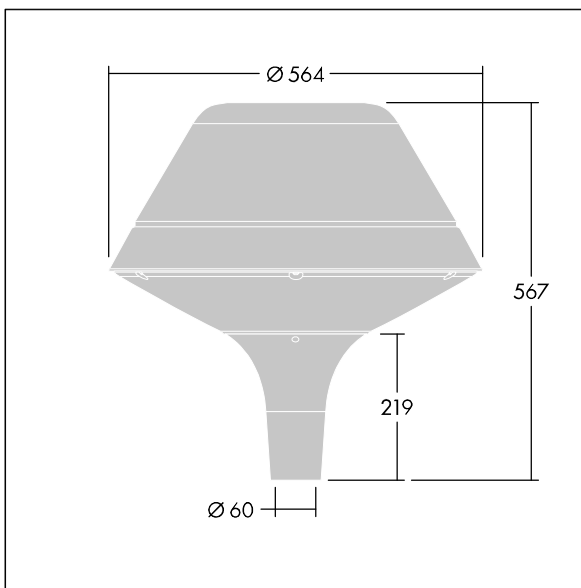

96260722 PLD O 18L50-740 R/S BS 3550 T60 CL1 GY

Plurio

Plurio Direct: A decorative post-top LED lantern with radially symmetric distribution. LED driver with 18 LEDs driven at 500mA. Class I electrical, IP66, IK08. Base: cast aluminium, powder coated silver-grey. Canopy: original shape, aluminium, textured silver-grey. Diffuser: UV stabilised, clear polycarbonate with anti-glare prisms. Direct, lens based optic with internal reflector. Equipped with 50% power reduction circuit, effective 3 hours before and 5 hours after a calculated midnight. It can be deactivated at installation with an easily accessible internal switch. Complete with 4000K LED. Post top mounting to Ø60mm column.

Upward lighting emissions below 1%.

Dimensions: Ø564 x 567 mm
 Luminaire input power: 28 W
 Luminaire luminous flux: 3538 lm
 Luminaire efficacy: 126 lm/W
 Weight: 9.5 kg
 Scx: 0.199 m²

TLG_PLRL_F_DOC_GY.jpg