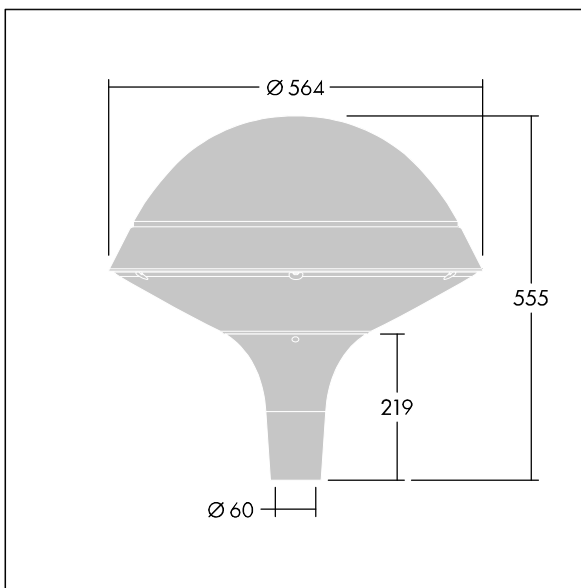

96260732 PLD R 18L50-740 R/S BS 3550 T60 CL2 GY

Plurio

Plurio Direct: A decorative post-top LED lantern with radially symmetric distribution. LED driver with 18 LEDs driven at 500mA. Class II electrical, IP66, IK08. Base: cast aluminium, powder coated silver-grey. Canopy: round shape, aluminium, textured silver-grey. Diffuser: UV stabilised, clear polycarbonate with anti-glare prisms. Direct, lens based optic with internal reflector. Equipped with 50% power reduction circuit, effective 3 hours before and 5 hours after a calculated midnight. It can be deactivated at installation with an easily accessible internal switch. Complete with 4000K LED. Post top mounting to Ø60mm column.

Upward lighting emissions below 1%.

Dimensions: Ø564 x 555 mm
 Luminaire input power: 28 W
 Luminaire luminous flux: 3538 lm
 Luminaire efficacy: 126 lm/W
 Weight: 9.5 kg
 Scx: 0.191 m²

TLG_PLRL_F_DRC_GY.jpg