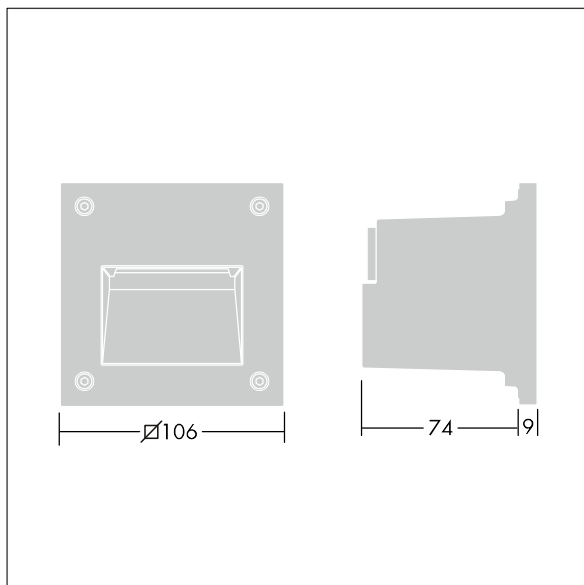

Linn

96262131 LINN SQ BAF FRAME

THORN

Linn

Baffle frame for square Linn luminaire.

TLG_LINN_F_SQBAFFLEPDB.jpg

TLG_LINN_M_LDSQINVS.wmf

All values marked with an * are rated values. Unless stated otherwise, the values apply to an ambient temperature of 25°C.