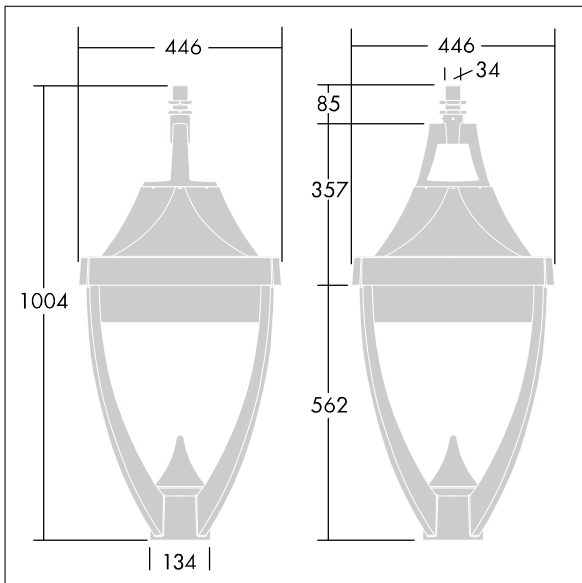

### Legend

A modern heritage suspended LED lantern with closed optic. Electronic, Class I electrical, IP65, IK08. Body: die-cast aluminium powder coated grey 900 textured finish (close to RAL 7043). Enclosure: flat toughened glass. Equipped with Mini Photocell. Surge protection: 10kV single pulse common mode and 8kV multipulse common mode and 6kV multipulse differential mode. If permanent DALI system is connected, 6kV multipulse common and differential mode. Complete with 4000K LED.

Dimensions: 446 x 446 x 1004 mm

Luminaire input power: 77 W

Weight: 16.5 kg

Scx: 0.14 m<sup>2</sup>

TLG\_LGND\_F\_LEDPDBLIT.jpg

TLG\_LGND\_M\_MSU.wmf

This product contains a light source of energy efficiency class D.