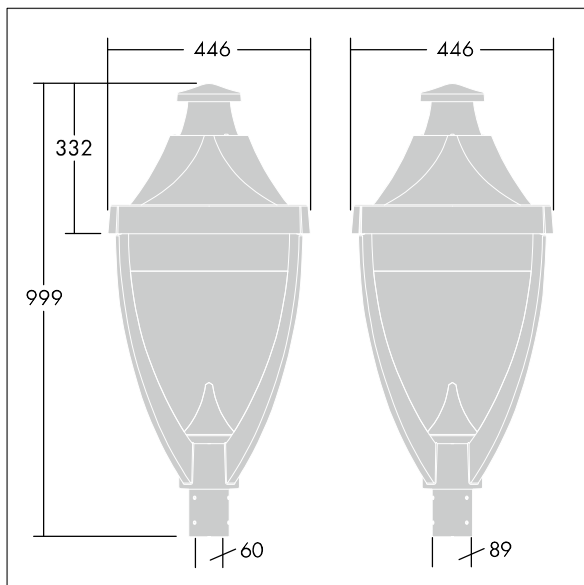

Legend

96262577 LEGEND 36L50 RC 740 BP CL1 T60

Legend

A modern heritage post top LED lantern with closed optic. Electronic, Class I electrical, IP65, IK08. Body: die-cast aluminium powder coated grey 900 textured finish (close to RAL 7043). Enclosure: flat toughened glass. Surge protection: 10kV single pulse common mode and 8kV multipulse common mode and 6kV multipulse differential mode. If permanent DALI system is connected, 6kV multipulse common and differential mode. Complete with 4000K LED.

Dimensions: 446 x 446 x 999 mm

Luminaire input power: 55 W

Weight: 17.5 kg

Scx: 0.14 m²

TLG_LGND_F_CLS.jpg

TLG_LGND_M_MTP.wmf

This product contains a light source of energy efficiency class D.

Legend