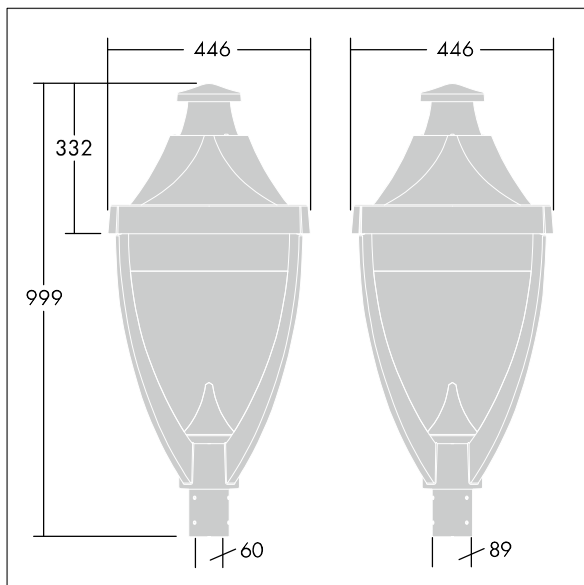

Legend

96262580 LEGEND 36L70 RC 730 BP CL1 T60

Legend

A modern heritage post top LED lantern with closed optic. Electronic, Class I electrical, IP65, IK08. Body: die-cast aluminium powder coated grey 900 textured finish (close to RAL 7043). Enclosure: flat toughened glass. Surge protection: 10kV single pulse common mode and 8kV multipulse common mode and 6kV multipulse differential mode. If permanent DALI system is connected, 6kV multipulse common and differential mode. Complete with 3000K LED.

Dimensions: 446 x 446 x 999 mm

Luminaire input power: 77 W

Weight: 17.5 kg

Scx: 0.14 m²

TLG_LGND_F_CLS.jpg

TLG_LGND_M_MTP.wmf

This product contains a light source of energy efficiency class D.