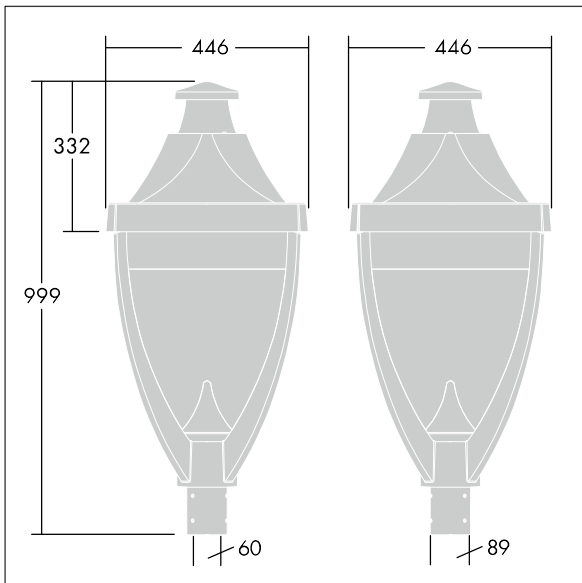

### Legend

A modern heritage post top LED lantern with closed optic. Electronic, Class I electrical, IP65, IK08. Body: die-cast aluminium powder coated grey 900 textured finish (close to RAL 7043). Enclosure: flat toughened glass. Surge protection: 10kV single pulse common mode and 8kV multipulse common mode and 6kV multipulse differential mode. If permanent DALI system is connected, 6kV multipulse common and differential mode. Complete with 3000K LED.

Dimensions: 446 x 446 x 999 mm

Luminaire input power: 77 W

Weight: 17.5 kg

Scx: 0.14 m<sup>2</sup>

TLG\_LGND\_F\_CLS.jpg

TLG\_LGND\_M\_MTP.wmf

This product contains a light source of energy efficiency class D.