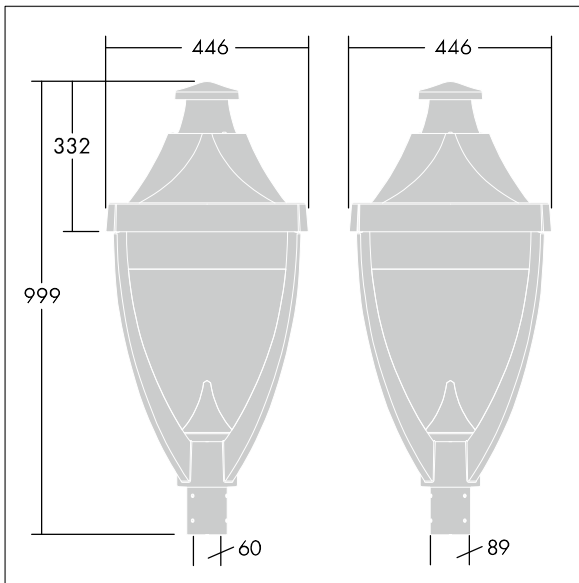

Legend

96262581 LEGEND 36L70 RC 740 BP CL1 T60

Legend

A modern heritage post top LED lantern with closed optic. Electronic, Class I electrical, IP65, IK08. Body: die-cast aluminium powder coated grey 900 textured finish (close to RAL 7043). Enclosure: flat toughened glass. Surge protection: 10kV single pulse common mode and 8kV multipulse common mode and 6kV multipulse differential mode. If permanent DALI system is connected, 6kV multipulse common and differential mode. Complete with 4000K LED.

Dimensions: 446 x 446 x 999 mm

Luminaire input power: 77 W

Weight: 17.5 kg

Scx: 0.14 m²

TLG_LGND_F_CLS.jpg

TLG_LGND_M_MTP.wmf

This product contains a light source of energy efficiency class D.

Legend