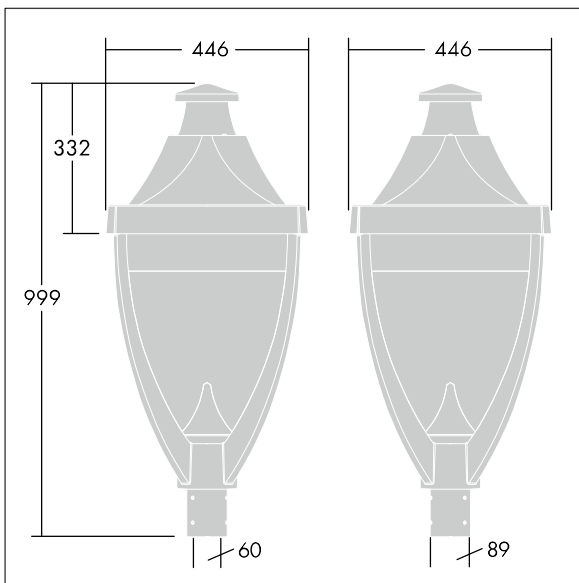

Legend

96262583 LEGEND 36L70 RC 740 BP PM CL1 T60

Legend

A modern heritage post top LED lantern with closed optic. Electronic, Class I electrical, IP65, IK08. Body: die-cast aluminium powder coated grey 900 textured finish (close to RAL 7043). Enclosure: flat toughened glass. Equipped with Mini Photozell. Surge protection: 10kV single pulse common mode and 8kV multipulse common mode and 6kV multipulse differential mode. If permanent DALI system is connected, 6kV multipulse common and differential mode. Complete with 4000K LED.

Dimensions: 446 x 446 x 999 mm

Luminaire input power: 77 W

Weight: 17.5 kg

Scx: 0.14 m²

TLG_LGND_F_CLS.jpg

TLG_LGND_M_MTP.wmf

This product contains a light source of energy efficiency class D.

All values marked with an * are rated values. Thorn uses tried and tested components from leading suppliers, however there may be isolated instances of technology-related failures of individual LEDs during the rated product lifetime. International standards set the tolerance in initial flux and connected load at $\pm 10\%$. Unless stated otherwise, the values apply to an ambient temperature of 25°C.