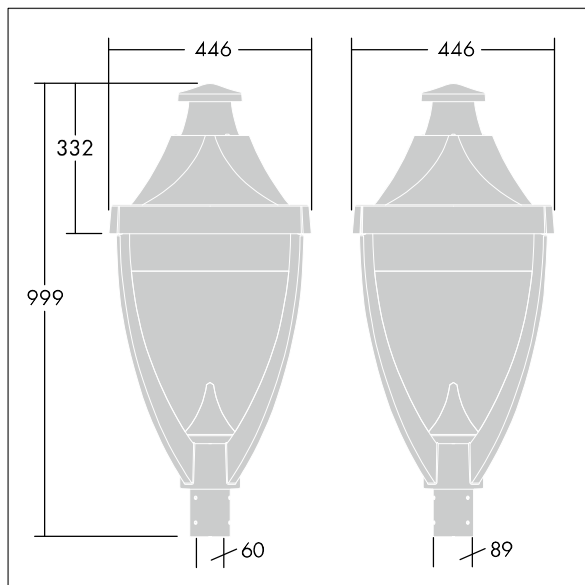

Legend

96262634 LEGEND 36L70 RC 740 BP RPF CL2 T60

Legend

A modern heritage post top LED lantern with perforated optic creating decorative illumination on the top of the lantern. Electronic, Class II electrical, IP65, IK08. Body: die-cast aluminium powder coated grey 900 textured finish (close to RAL 7043). Enclosure: flat toughened glass. Surge protection: 10kV single pulse common mode and 8kV multipulse common mode and 6kV multipulse differential mode. If permanent DALI system is connected, 6kV multipulse common and differential mode. Complete with 4000K LED.

Dimensions: 446 x 446 x 999 mm
 Luminaire input power: 77 W
 Weight: 17.6 kg
 Scx: 0.14 m²

TLG_LGND_F_CLS.jpg

TLG_LGND_M_MTP.wmf

This product contains light sources of energy efficiency class D.

All values marked with an * are rated values. Thorn uses tried and tested components from leading suppliers, however there may be isolated instances of technology-related failures of individual LEDs during the rated product lifetime. International standards set the tolerance in initial flux and connected load at ±10%. Unless stated otherwise, the values apply to an ambient temperature of 25°C.

Legend

96262634 LEGEND 36L70 RC 740 BP RPF CL2 T60

THORN