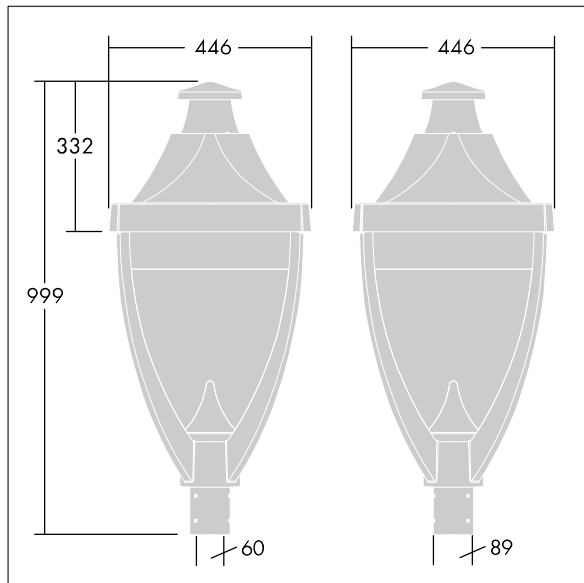

Legend

96262619 LEGEND 36L50 RC 730 CL2 T60

Legend

A modern heritage post top LED lantern with closed optic. Electronic, Class II electrical, IP65, IK08. Body: die-cast aluminium powder coated grey 900 textured finish (close to RAL 7043). Enclosure: flat toughened glass. Surge protection: 10kV single pulse common mode and 8kV multipulse common mode and 6kV multipulse differential mode. If permanent DALI system is connected, 6kV multipulse common and differential mode. Complete with 3000K LED.

Dimensions: 446 x 446 x 999 mm

Luminaire input power: 55 W

Weight: 17.5 kg

Scx: 0.14 m²

TLG_LGND_F_CLS.jpg

TLG_LGND_M_MTP.wmf

This product contains a light source of energy efficiency class D.