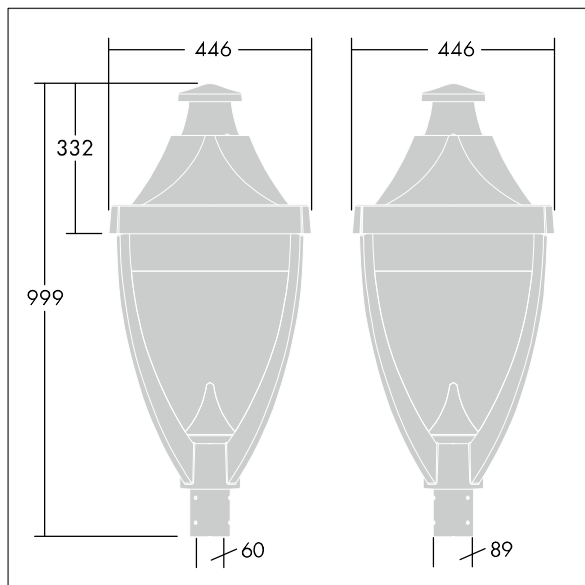

Legend

96262630 LEGEND 36L70 RC 740 RPF CL2 T60

Legend

A modern heritage post top LED lantern with perforated optic creating decorative illumination on the top of the lantern. Electronic, Class II electrical, IP65, IK08. Body: die-cast aluminium powder coated grey 900 textured finish (close to RAL 7043). Enclosure: flat toughened glass. Surge protection: 10kV single pulse common mode and 8kV multipulse common mode and 6kV multipulse differential mode. If permanent DALI system is connected, 6kV multipulse common and differential mode. Complete with 4000K LED.

Dimensions: 446 x 446 x 999 mm
 Luminaire input power: 77 W
 Weight: 17.6 kg
 Scx: 0.14 m²

TLG_LGND_F_CLS.jpg

TLG_LGND_M_MTP.wmf

This product contains light sources of energy efficiency class D.

All values marked with an * are rated values. Thorn uses tried and tested components from leading suppliers, however there may be isolated instances of technology-related failures of individual LEDs during the rated product lifetime. International standards set the tolerance in initial flux and connected load at ±10%. Unless stated otherwise, the values apply to an ambient temperature of 25°C.