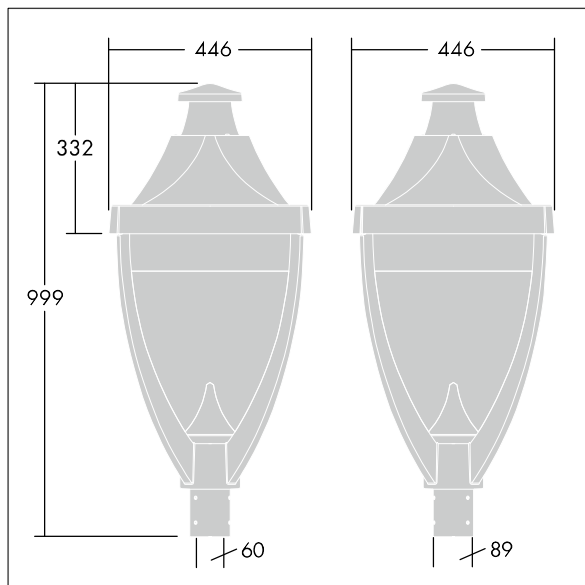

Legend

96262633 LEGEND 36L70 RC 730 BP RPF CL2 T60

Legend

A modern heritage post top LED lantern with perforated optic creating decorative illumination on the top of the lantern. Electronic, Class II electrical, IP65, IK08. Body: die-cast aluminium powder coated grey 900 textured finish (close to RAL 7043). Enclosure: flat toughened glass. Surge protection: 10kV single pulse common mode and 8kV multipulse common mode and 6kV multipulse differential mode. If permanent DALI system is connected, 6kV multipulse common and differential mode. Complete with 3000K LED.

Dimensions: 446 x 446 x 999 mm

Luminaire input power: 77 W

Weight: 17.6 kg

Scx: 0.14 m²

TLG_LGND_F_CLS.jpg

TLG_LGND_M_MTP.wmf

This product contains light sources of energy efficiency class D.

All values marked with an * are rated values. Thorn uses tried and tested components from leading suppliers, however there may be isolated instances of technology-related failures of individual LEDs during the rated product lifetime. International standards set the tolerance in initial flux and connected load at $\pm 10\%$. Unless stated otherwise, the values apply to an ambient temperature of 25°C.