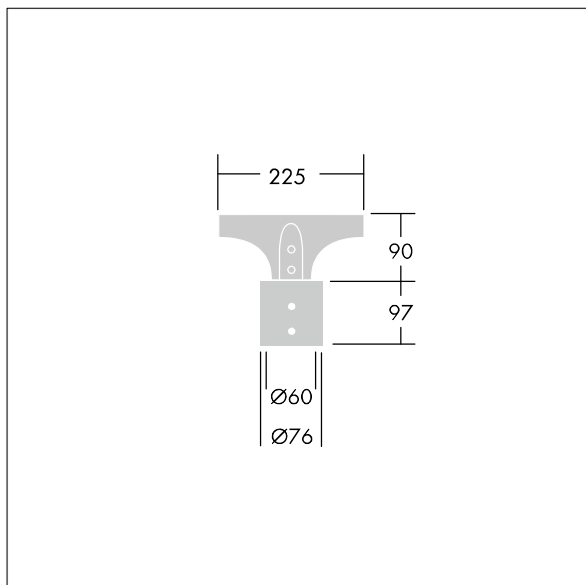

## Olsys Street

Mounting accessory for Olsys Street luminaires.

TLG\_OSYS\_F\_2MTPADPTPDB2.jpg

TLG\_OSYS\_M\_96262297MLE60MA.wmf

All values marked with an \* are rated values. Unless stated otherwise, the values apply to an ambient temperature of 25°C.