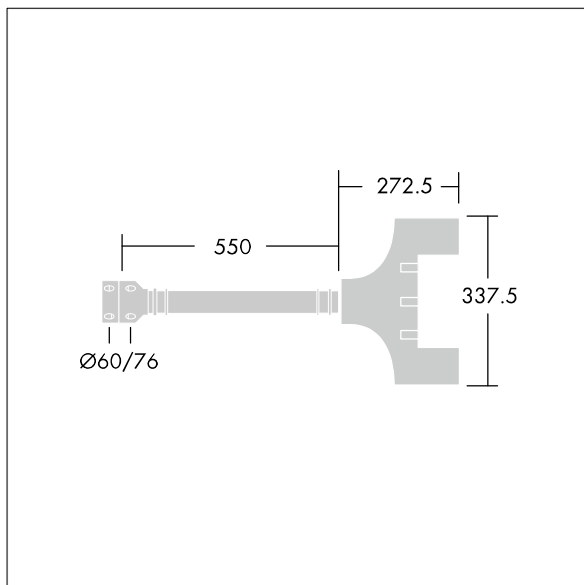

# Olsys Street

96262306 OLSYS2 BRA 500MM MTP

THORN

## Olsys Street

Single bracket for Olsys 2 luminaire(s). Complete with luminaire adaptor(s). In aluminium, powder coated RAL9006.

TLG\_OSYS\_F\_1BRAPDB.jpg

TLG\_OSYS\_M\_96262306BRA500MM.wmf

All values marked with an \* are rated values. Unless stated otherwise, the values apply to an ambient temperature of 25°C.