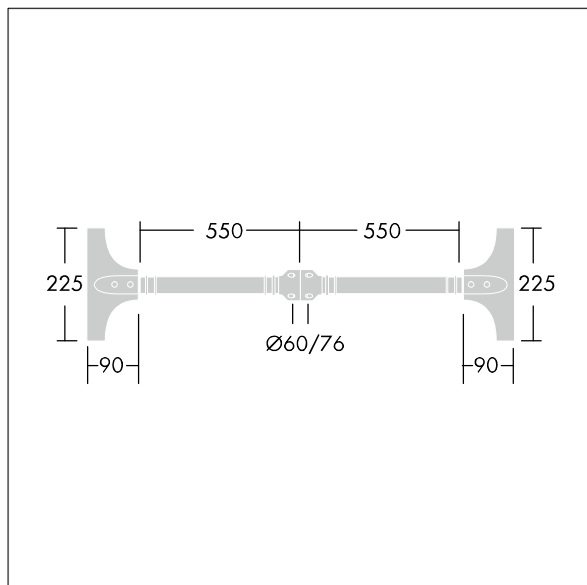

Olsys Street

96262301 OLSYS1 BRx2 1000MM MTP

THORN

Olsys Street

Twin bracket for Olsys 1 luminaire(s). Complete with luminaire adaptor(s). In aluminium, powder coated RAL9006.

TLG_OSYS_F_2DBLEBRAPDB.jpg

TLG_OSYS_M_96262301BRAX2100MMPT.wmf