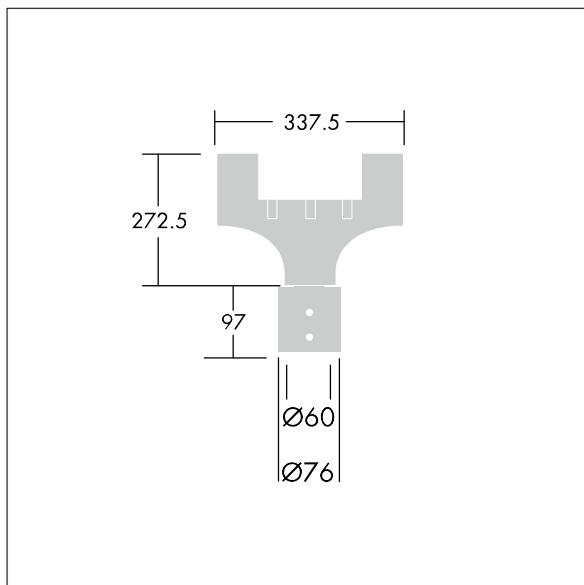

TLG_OSYS_M_96262303MLE60MA.wmf