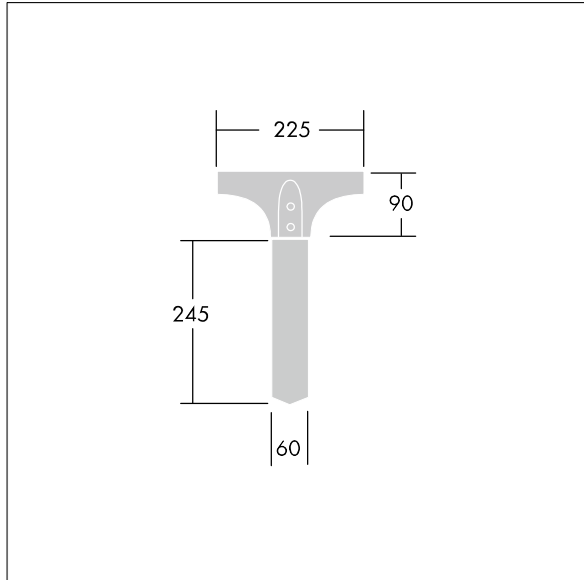

Olsys Area

96262334 OLSYS1 SPIKE

THORN

Olsys Area

Ground spike for Olsys 1 luminaire. Complete with luminaire adaptor. In aluminium, powder coated RAL9006.

TLG_OSYS_M_96262334.wmf