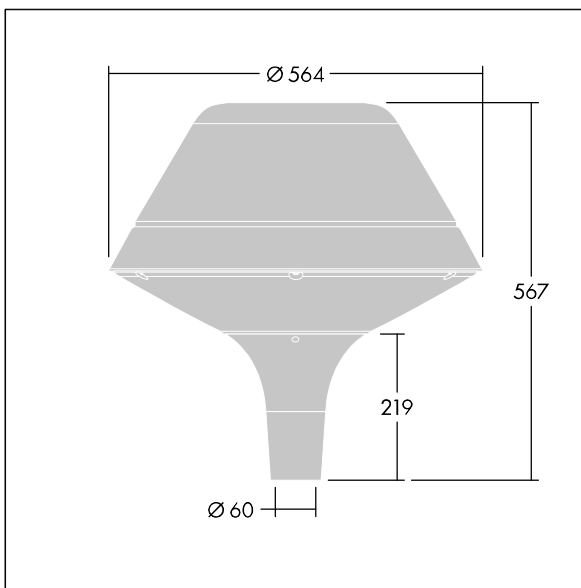

TLG_PLRL_M_DOC_T60.wmf

This product contains a light source of energy efficiency class D.

All values marked with an * are rated values. Thorn uses tried and tested components from leading suppliers, however there may be isolated instances of technology-related failures of individual LEDs during the rated product lifetime. International standards set the tolerance in initial flux and connected load at ±10%. Unless stated otherwise, the values apply to an ambient temperature of 25°C.

Thorn Lighting is constantly developing and improving its products. The right is reserved to change specifications without prior notification or public announcement.
© Thorn Lighting