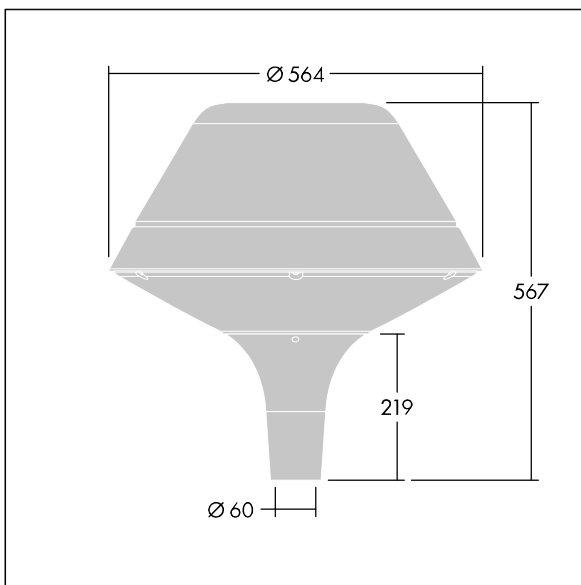

TLG_PLRL_M_DOC_T60.wmf

This product contains a light source of energy efficiency class D.

All values marked with an * are rated values. Thorn uses tried and tested components from leading suppliers, however there may be isolated instances of technology-related failures of individual LEDs during the rated product lifetime. International standards set the tolerance in initial flux and connected load at ±10%. Unless stated otherwise, the values apply to an ambient temperature of 25°C.

Thorn Lighting is constantly developing and improving its products. The right is reserved to change specifications without prior notification or public announcement.
© Thorn Lighting