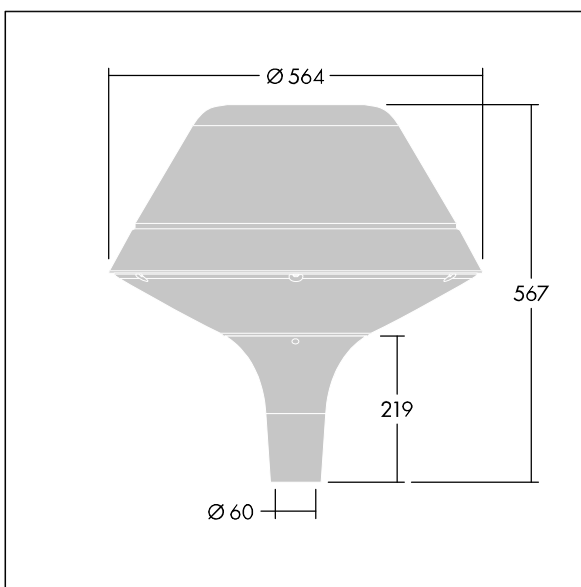

Plurio

THORN

96265474 PLD O 18L70-730 WST BS 3550 CL2 T60 GY

Plurio

Plurio Direct: A decorative post-top LED lantern with Wide Street (asymmetrical) distribution. LED driver with 18 LEDs driven at 700mA. Class II electrical, IP66, IK08. Base: cast aluminium, powder coated silver-grey. Canopy: original shape, aluminium, textured silver-grey. Diffuser: UV stabilised, clear polycarbonate with anti-glare prisms. Direct, lens based optic with internal reflector. Equipped with 50% power reduction circuit, effective 3 hours before and 5 hours after a calculated midnight. It can be deactivated at installation with an easily accessible internal switch. Complete with 3000K LED. Post top mounting to Ø60mm column.

Upward lighting emissions below 1%.

Dimensions: Ø564 x 567 mm
Luminaire input power: 39 W
Luminaire luminous flux: 4032 lm
Luminaire efficacy: 103 lm/W
Weight: 7.2 kg
Scx: 0.199 m²

TLG_PLRL_F_DOC_GY.jpg