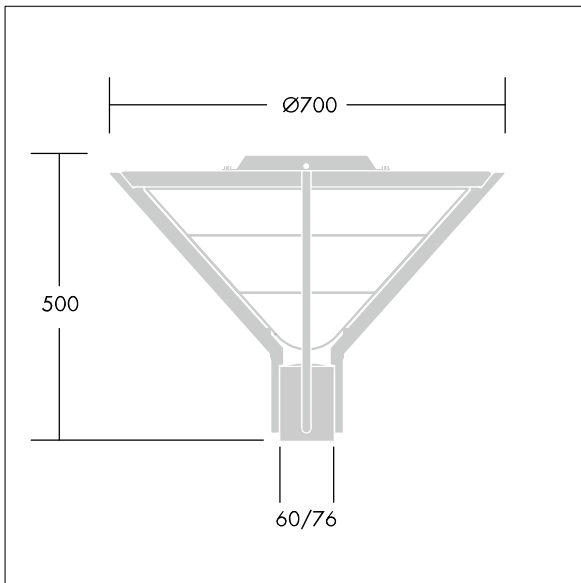

MovU PIR Post Top

96270758 AVN F2 LED 18L70 WST CL2 COR W5M L740

MovU PIR Post Top

Decorative post-top lantern with street distribution. Class II electrical, IP66, IK08. Base and arms: die-cast aluminium (EN AC-46000), Canopy: spun aluminium, all powder coated dark sandy grey 900 (close to RAL7043). Diffuser: clear polycarbonate. Screw fixings: stainless steel. Supplied complete in one box, pre-wired with 4m HO5 VVF cable. Complete with 4100K LED

Post top mounted on a spigot of Ø60mm, length 100mm.

Dimensions: Ø700/700 x 500 mm

Luminaire input power: 40 W

Weight: 9.3 kg

Scx: 0.17 m²

TLG_AVNE_F_FLEDSTREETLIT.jpg

TLG_AVEF_M_LD1.wmf