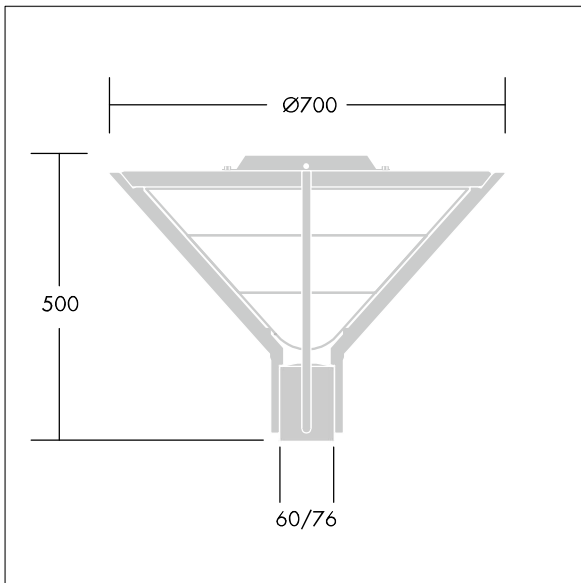

### MovU PIR Post Top

Decorative post-top lantern with symmetric distribution.  
 Class II electrical, IP66, IK08. Base and arms: die-cast aluminium (EN AC-46000), Canopy: spun aluminium, all powder coated dark sandy grey 900 (close to RAL7043). Diffuser: clear polycarbonate. Screw fixings: stainless steel.  
 Supplied complete in one box, pre-wired with 4m HO5 VVF cable. Complete with 4100K LED

Post top mounted on a spigot of Ø60mm, length 100mm.

Dimensions: Ø700/700 x 500 mm

Luminaire input power: 41 W

Weight: 9 kg

Scx: 0.17 m<sup>2</sup>

TLG\_AVNE\_F\_FLEDLIT.jpg

TLG\_AVEF\_M\_LD1.wmf