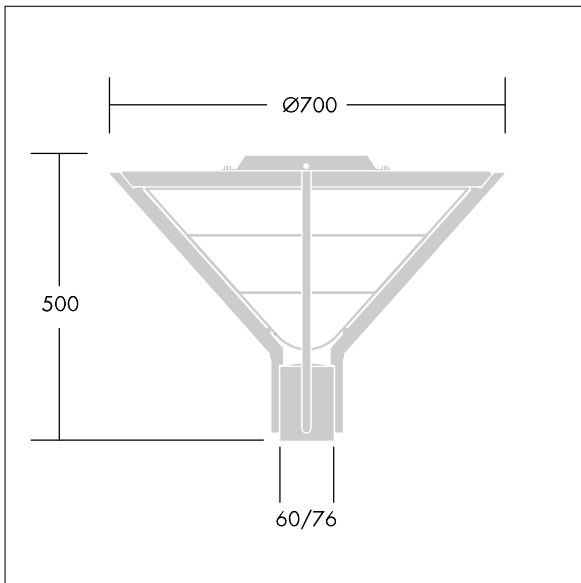

### MovU PIR Post Top

Decorative post-top lantern with symmetric distribution. Class II electrical, IP66, IK08. Base and arms: die-cast aluminium (EN AC-46000), Canopy: spun aluminium, all powder coated dark sandy grey 900 (close to RAL7043). Diffuser: clear polycarbonate. Screw fixings: stainless steel. Supplied complete in one box, pre-wired with 4m HO5 VVF cable. Complete with 4100K LED

Post top mounted on a spigot of Ø60mm, length 100mm.

Dimensions: Ø700/700 x 500 mm

Luminaire input power: 41 W

Weight: 9 kg

Scx: 0.17 m<sup>2</sup>

TLG\_AVNE\_F\_FLEDLIT.jpg

TLG\_AVEF\_M\_LD1.wmf