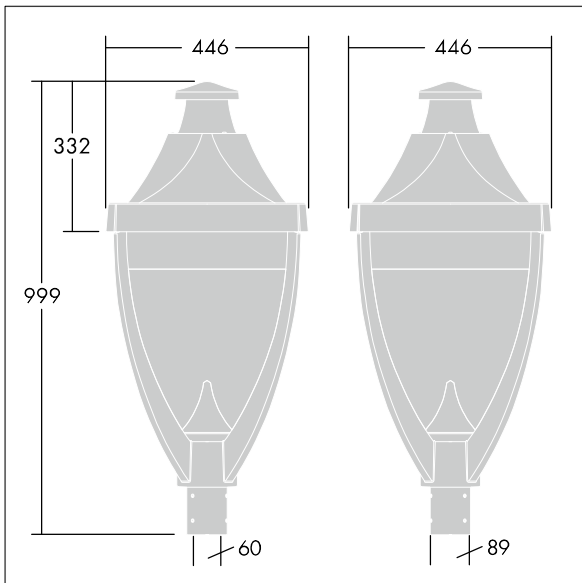

## MovU PIR Lateral coordinated luminaires

A modern heritage suspended LED lantern with. Electronic, Class II electrical, IP65, IK08. Body: die-cast aluminium powder coated grey 900 textured finish (close to RAL 7043). Enclosure: flat toughened glass. Complete with 3000K LED.

Dimensions: 446 x 446 x 1004 mm

Luminaire input power: 84 W

Weight: 17.5 kg

Scx: 0.14 m<sup>2</sup>

TLG\_LGND\_F\_CLS.jpg

TLG\_LGND\_M\_MTP.wmf

This product contains a light source of energy efficiency class D.