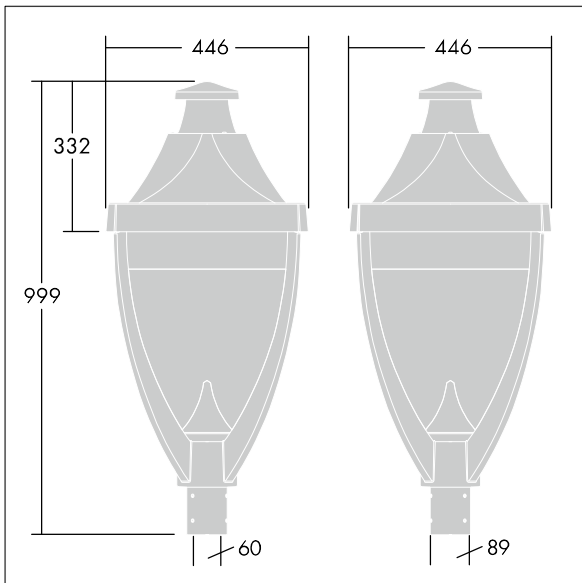

MovU PIR Lateral

96270763 LEGEND 36L70 740 CL2 COR T60 W5M

MovU PIR Lateral coordinated luminaires

A modern heritage suspended LED lantern with. Electronic, Class II electrical, IP65, IK08. Body: die-cast aluminium powder coated grey 900 textured finish (close to RAL 7043). Enclosure: flat toughened glass. Complete with 3000K LED.

Dimensions: 446 x 446 x 1004 mm

Luminaire input power: 84 W

Weight: 17.5 kg

Scx: 0.14 m²

TLG_LGND_F_CLS.jpg

TLG_LGND_M_MTP.wmf

This product contains a light source of energy efficiency class D.

All values marked with an * are rated values. Thorn uses tried and tested components from leading suppliers, however there may be isolated instances of technology-related failures of individual LEDs during the rated product lifetime. International standards set the tolerance in initial flux and connected load at $\pm 10\%$. Unless stated otherwise, the values apply to an ambient temperature of 25°C.