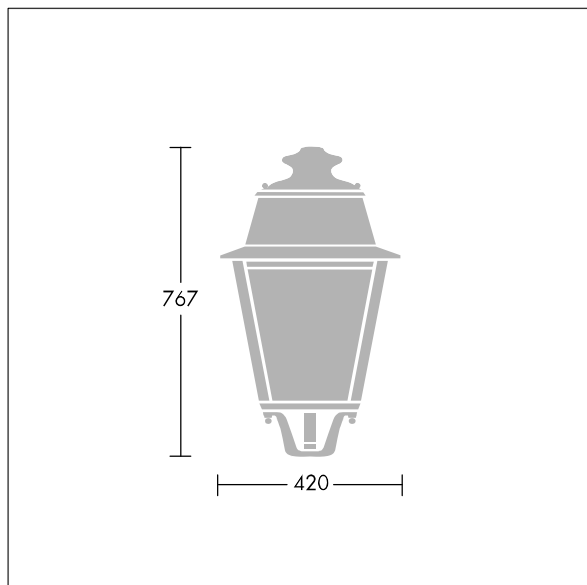

## MovU PIR Lateral coordinated luminaires

A 19th Century styled post top lantern with 24 LEDs driven at 700mA with Narrow Road optic. Class II electrical, IK08. Body: stainless steel, painted black. Canopy: GRP/Polyester, black finish. Enclosure: 5mm thick tempered glass. Pre-wired with 5m H07-RNF cable. Complete with 4000K LED

Dimensions: 420 x 420 x 767 mm

Weight: 8.9 kg

Scx: 0.145 m<sup>2</sup>

TLG\_EP14\_F\_LEDMPBLKPDB.jpg

TLG\_EPLS\_M\_LD1.wmf

This product contains a light source of energy efficiency class D.