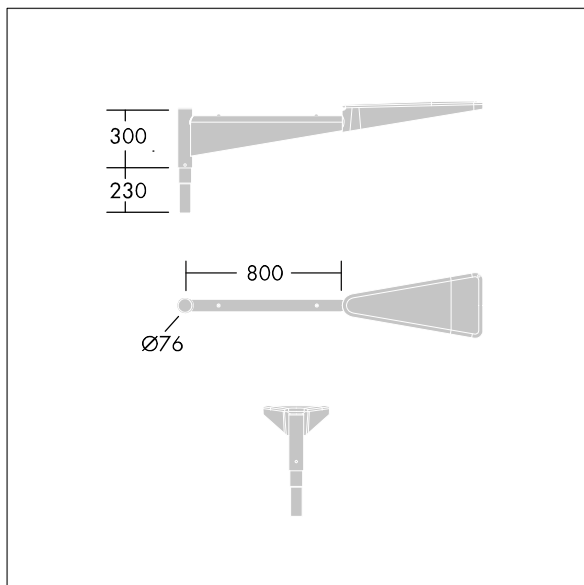

# Urba

96270884 <URBA 1XBRA 0,8 MTP TOP76 D60 BK

THORN

## Urba

Single galvanised steel post top bracket. 1 x 800mm arm.  
Painted black.

TLG\_URBA\_F\_SNGLBRKT800.jpg

TLG\_URBA\_M\_550\_C1.wmf

All values marked with an \* are rated values. Unless stated otherwise, the values apply to an ambient temperature of 25°C.