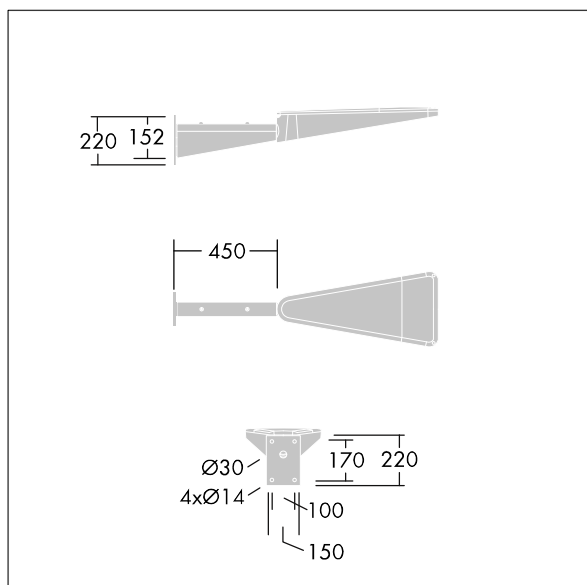

## Urba

galvanised steel Wall bracket. 450mm arm. Painted black.

TLG\_URBA\_F\_WALLBRKT450.jpg

TLG\_URBA\_M\_600\_C3.wmf

All values marked with an \* are rated values. Unless stated otherwise, the values apply to an ambient temperature of 25°C.