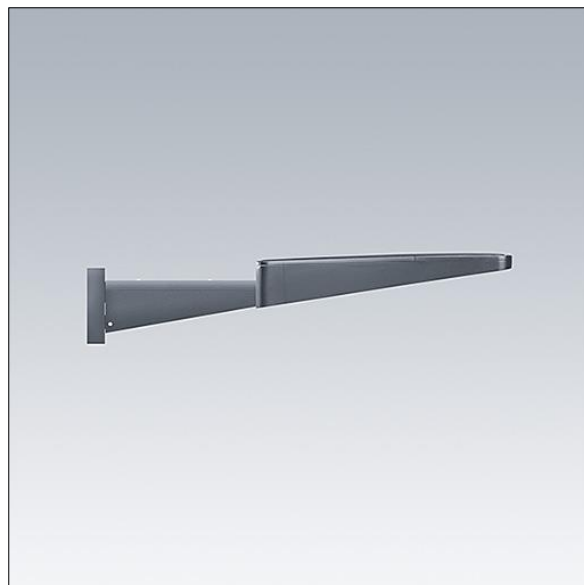

## Urba

galvanised steel Wall bracket. 450mm arm. Painted dark grey.

TLG\_URBA\_F\_WALLBRKT450GY.jpg

TLG\_URBA\_M\_600\_C3.wmf

All values marked with an \* are rated values. Unless stated otherwise, the values apply to an ambient temperature of 25°C.