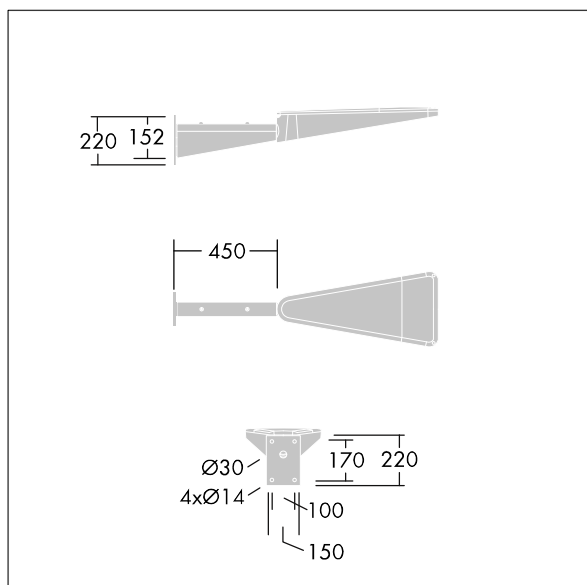

## Urba

galvanised steel Wall bracket. 450mm arm. Painted dark grey.

TLG\_URBA\_F\_WALLBRKT450GY.jpg

TLG\_URBA\_M\_600\_C3.wmf

All values marked with an \* are rated values. Unless stated otherwise, the values apply to an ambient temperature of 25°C.