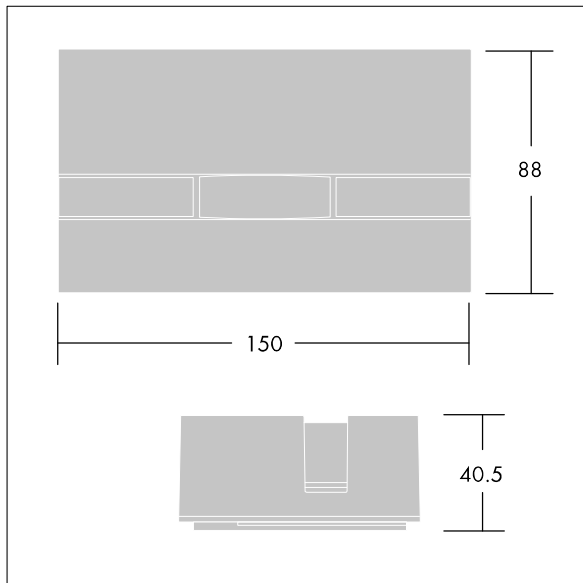

## Vioo

Small LED floodlight for window surround illumination. 1 LED driven at a constant 1.2A. Body: die-cast aluminium (AB47100) with high corrosion resistance, painted Light grey. Front lens: polycarbonate. Class I electrical, IP65, IK10. Pre-wired with 1,5m H05-RNF cable. Complete with 3000K LED

Dimensions: 150 x 90 x 40 mm  
Luminaire input power: 4.7 W  
Luminaire luminous flux: 151 lm  
Luminaire efficacy: 32 lm/W  
Weight: 0.71 kg

TLG\_VIOO\_F\_PDB.jpg

TLG\_VIOO\_M\_LD1.wmf

This product contains a light source of energy efficiency class G.