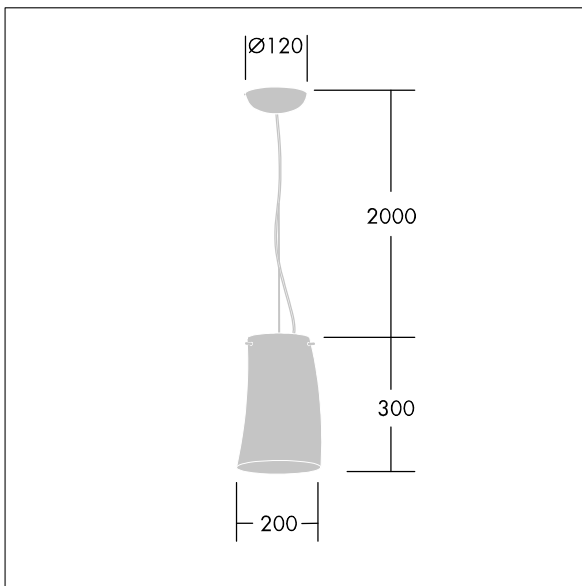

96642773 LYRIC DECO LED1050-830 HF MSU OP

A stylish, curving tubular suspended LED luminaire with fixed output control gear. Class I electrical, IP20. Diffuser: opal glass. Complete with 3000K LED.

Dimensions: Ø200 x 300 mm
 Luminaire input power: 18 W
 Luminaire luminous flux: 1050 lm
 Luminaire efficacy: 58 lm/W
 Weight: 2.2 kg

TLG_LYRD_F_SUSPPDB.jpg

TLG_LYRD_M_SOSP.wmf

This product contains a light source of energy efficiency class E.