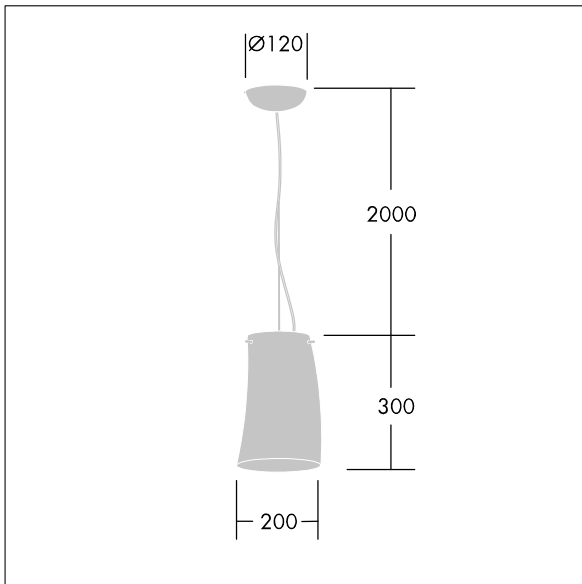

96642773 LYRIC DECO LED1050-830 HF MSU OP

A stylish, curving tubular suspended LED luminaire with fixed output control gear. Class I electrical, IP20. Diffuser: opal glass. Complete with 3000K LED.

Dimensions: Ø200 x 300 mm
 Luminaire input power: 18 W
 Luminaire luminous flux: 1050 lm
 Luminaire efficacy: 58 lm/W
 Weight: 2.2 kg

TLG_LYRD_F_SUSPPDB.jpg

TLG_LYRD_M_SOSP.wmf

This product contains a light source of energy efficiency class E.

96642773 LYRIC DECO LED1050-830 HF MSU OP