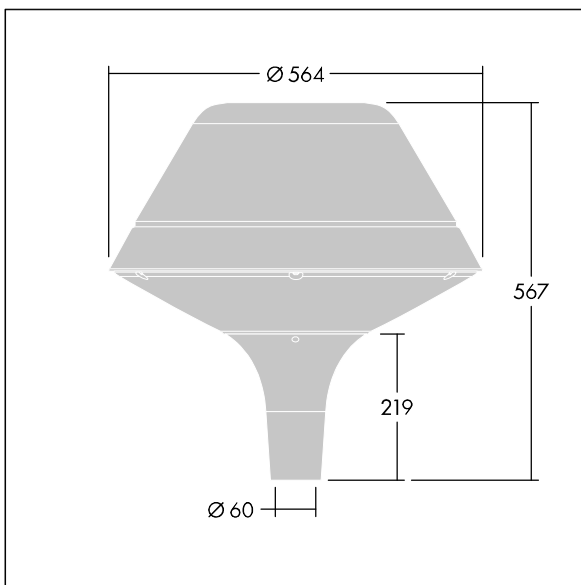

Plurio

THORN

96272429 PLD O 18L105-730 R/S BS 3550 T60 CL2 GY

Plurio

Plurio Direct: A decorative post-top LED lantern with radially symmetric distribution. LED driver with 18 LEDs driven at 1,05A. Class II electrical, IP66, IK08. Base: cast aluminium, powder coated silver-grey. Canopy: original shape, aluminium, textured silver-grey. Diffuser: UV stabilised, clear polycarbonate with anti-glare prisms. Direct, lens based optic with internal reflector. Equipped with 50% power reduction circuit, effective 3 hours before and 5 hours after a calculated midnight. It can be deactivated at installation with an easily accessible internal switch. Complete with 3000K LED. Post top mounting to Ø60mm column.

Upward lighting emissions below 1%.

Dimensions: Ø564 x 567 mm
Luminaire input power: 60 W
Luminaire luminous flux: 6059 lm
Luminaire efficacy: 101 lm/W
Weight: 7.8 kg
Scx: 0.199 m²

TLG_PLRL_F_DOC_GY.jpg