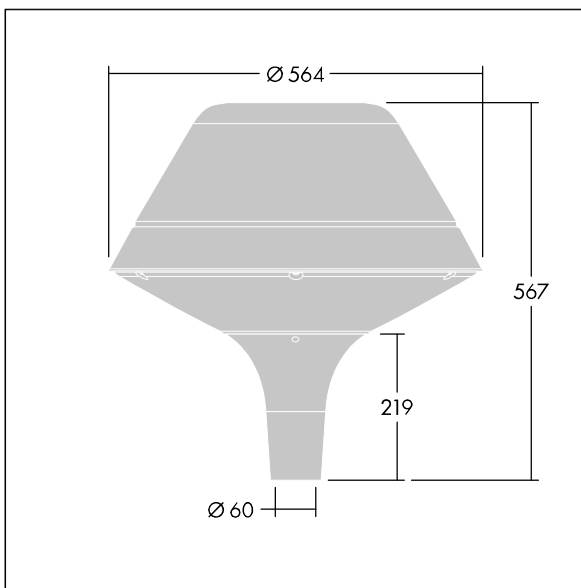

96272429 PLD O 18L105-730 R/S BS 3550 T60 CL2 GY

Plurio

Plurio Direct: A decorative post-top LED lantern with radially symmetric distribution. LED driver with 18 LEDs driven at 1,05A. Class II electrical, IP66, IK08. Base: cast aluminium, powder coated silver-grey. Canopy: original shape, aluminium, textured silver-grey. Diffuser: UV stabilised, clear polycarbonate with anti-glare prisms. Direct, lens based optic with internal reflector. Equipped with 50% power reduction circuit, effective 3 hours before and 5 hours after a calculated midnight. It can be deactivated at installation with an easily accessible internal switch. Complete with 3000K LED. Post top mounting to Ø60mm column.

Upward lighting emissions below 1%.

Dimensions: Ø564 x 567 mm
 Luminaire input power: 60 W
 Luminaire luminous flux: 6059 lm
 Luminaire efficacy: 101 lm/W
 Weight: 7.8 kg
 Scx: 0.199 m²

TLG_PLRL_F_DOC_GY.jpg