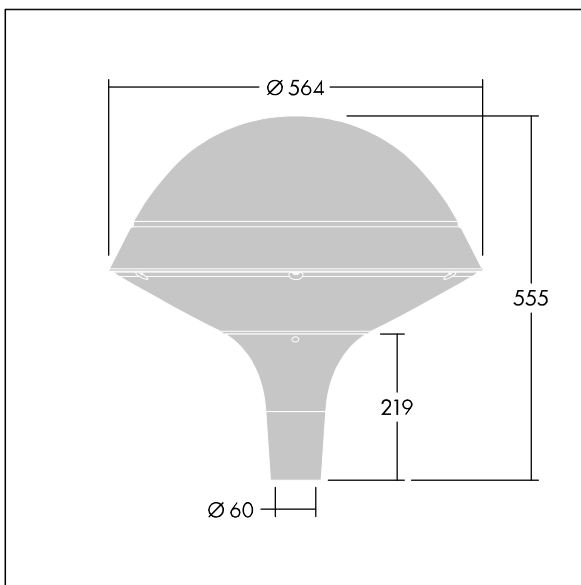

96272440 PLD R 18L105-740 R/S BS 3550 T60 CL1 GY

Plurio

Plurio Direct: A decorative post-top LED lantern with radially symmetric distribution. LED driver with 18 LEDs driven at 1,05A. Class I electrical, IP66, IK08. Base: cast aluminium, powder coated silver-grey. Canopy: round shape, aluminium, textured silver-grey. Diffuser: UV stabilised, clear polycarbonate with anti-glare prisms. Direct, lens based optic with internal reflector. Equipped with 50% power reduction circuit, effective 3 hours before and 5 hours after a calculated midnight. It can be deactivated at installation with an easily accessible internal switch. Complete with 4000K LED. Post top mounting to Ø60mm column.

Upward lighting emissions below 1%.

Dimensions: Ø564 x 555 mm
 Luminaire input power: 60 W
 Luminaire luminous flux: 6645 lm
 Luminaire efficacy: 111 lm/W
 Weight: 9.5 kg
 Scx: 0.191 m²

TLG_PLRL_F_DRC_GY.jpg