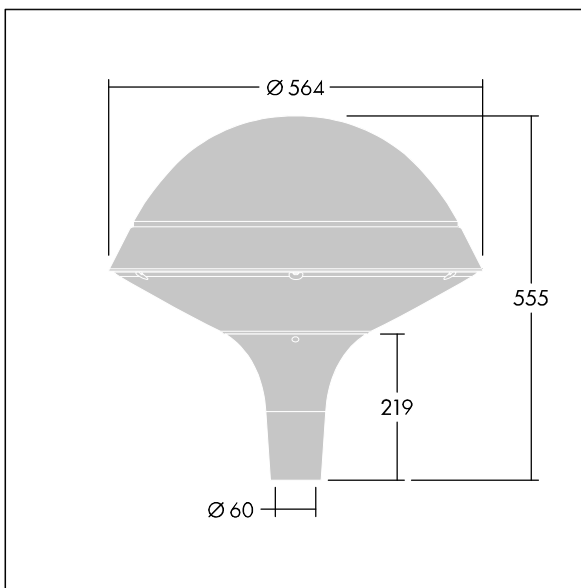

96272444 PLD R 18L105-740 R/S BS 3550 T60 CL2 GY

Plurio

Plurio Direct: A decorative post-top LED lantern with radially symmetric distribution. LED driver with 18 LEDs driven at 1,05A. Class II electrical, IP66, IK08. Base: cast aluminium, powder coated silver-grey. Canopy: round shape, aluminium, textured silver-grey. Diffuser: UV stabilised, clear polycarbonate with anti-glare prisms. Direct, lens based optic with internal reflector. Equipped with 50% power reduction circuit, effective 3 hours before and 5 hours after a calculated midnight. It can be deactivated at installation with an easily accessible internal switch. Complete with 4000K LED. Post top mounting to Ø60mm column.

Upward lighting emissions below 1%.

Dimensions: Ø564 x 555 mm
 Luminaire input power: 60 W
 Luminaire luminous flux: 6645 lm
 Luminaire efficacy: 111 lm/W
 Weight: 9.5 kg
 Scx: 0.191 m²

TLG_PLRL_F_DRC_GY.jpg