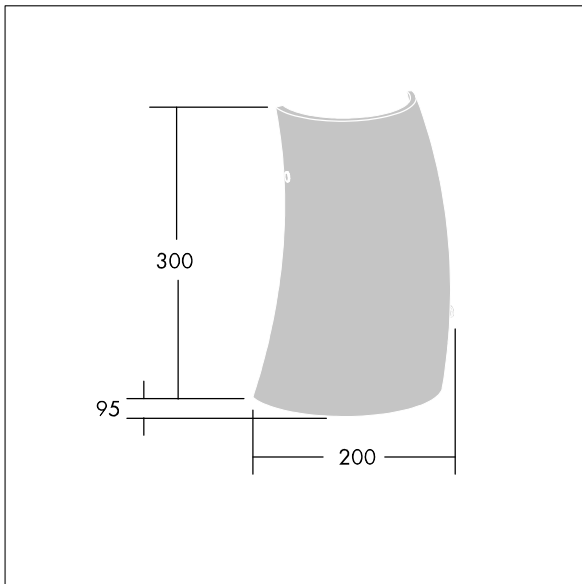

## 96642919 LYRIC DECO LED1550-830 HFI-X MWA-R OP

A stylish, curving tubular wall mounted LED luminaire with DALI dimmable control gear. Class I electrical, IP20. Diffuser: opal glass. Complete with 3000K LED.

Dimensions: 200 x 95 x 300 mm  
 Luminaire input power: 12.4 W  
 Luminaire luminous flux: 1550 lm  
 Luminaire efficacy: 125 lm/W  
 Weight: 1.4 kg

TLG\_LYRD\_F\_WALLPDB.jpg

TLG\_LYRD\_M\_DX\_AP.wmf

This product contains a light source of energy efficiency class C.