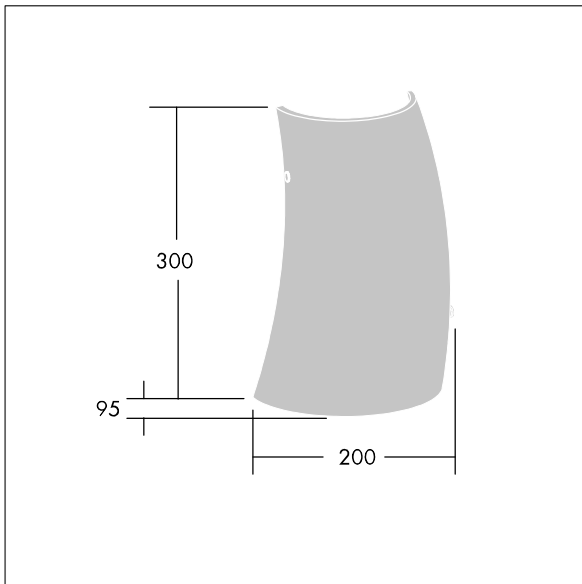

## 96642919 LYRIC DECO LED1550-830 HFI-X MWA-R OP

A stylish, curving tubular wall mounted LED luminaire with DALI dimmable control gear. Class I electrical, IP20.  
Diffuser: opal glass. Complete with 3000K LED.

Dimensions: 200 x 95 x 300 mm  
Luminaire input power: 12.4 W  
Luminaire luminous flux: 1550 lm  
Luminaire efficacy: 125 lm/W  
Weight: 1.4 kg

TLG\_LYRD\_F\_WALLPDB.jpg

TLG\_LYRD\_M\_DX\_AP.wmf

This product contains a light source of energy efficiency class C.