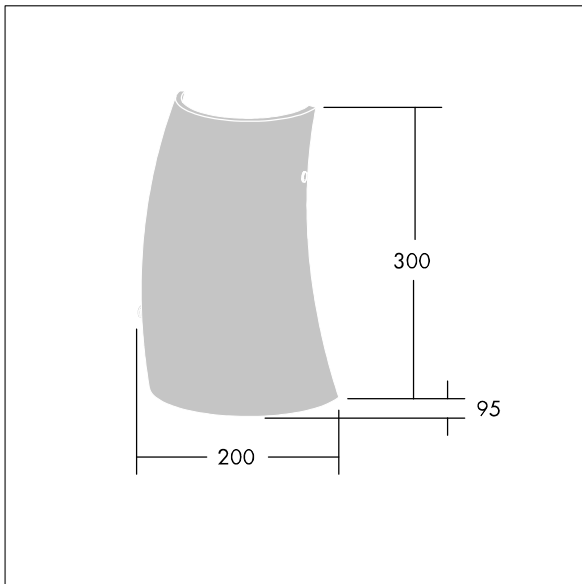

## 96642920 LYRIC DECO LED1550-830 HFI-X MWA-L OP

A stylish, curving tubular wall mounted LED luminaire with DALI dimmable control gear. Class I electrical, IP20. Diffuser: opal glass. Complete with 3000K LED.

Dimensions: 200 x 95 x 300 mm  
 Luminaire input power: 12.4 W  
 Luminaire luminous flux: 1550 lm  
 Luminaire efficacy: 125 lm/W  
 Weight: 1.4 kg

TLG\_LYRD\_F\_WALLPDB.jpg

TLG\_LYRD\_M\_DX\_AP02.wmf

This product contains a light source of energy efficiency class C.