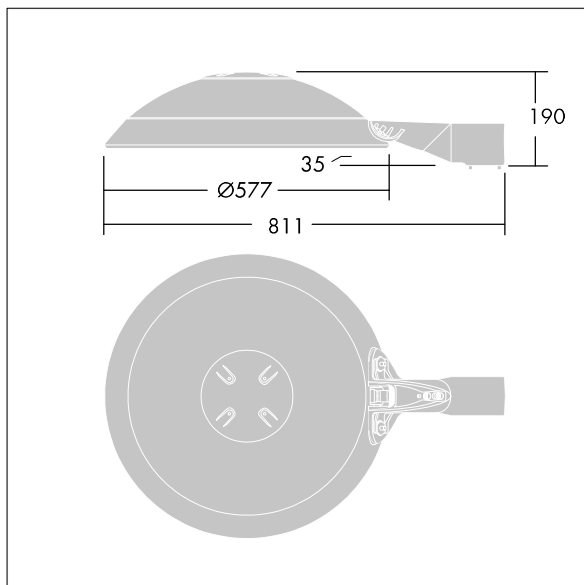

96643959 TR 48L50-740 SC BP CL1 FD W9 L60E

ISO 9223 C5	IP66	IK08							T _a 0 +25
----------------	------	------	--	--	--	--	--	--	-------------------------

Thor

A large size, smart urban LED lantern with 48 LEDs driven at 500mA with Street & Comfort optic and UV stabilised polycarbonate dome with anthracite finish (close to RAL7043). Class I electrical, IP66, IK08. Body, bracket and ring: die-cast aluminium (AS12U, LM6 equivalent, EN AC-44300) treated against corrosion, powder coated anthracite (close to RAL7043). Enclosure: 4mm toughened flat glass. Screws and closing set: stainless steel. Pre-wired with 9m cable. Side entry mounting to Ø60mm spigot, tilt 0°, adjustable from -15° to +10°. Equipped with power reduction circuit, effective 3 hours before and 5 hours after a calculated midnight. Complete with 4000K LED.

Dimensions: Ø577 x 155 mm
 Luminaire input power: 73 W
 Luminaire luminous flux: 10644 lm
 Luminaire efficacy: 146 lm/W
 Weight: 13.9 kg
 Scx: 0.044 m²

TLG_THRL_F_MLEFD0.jpg

TLG_THOR_M_BRK.wmf

This product contains light sources of energy efficiency class D.