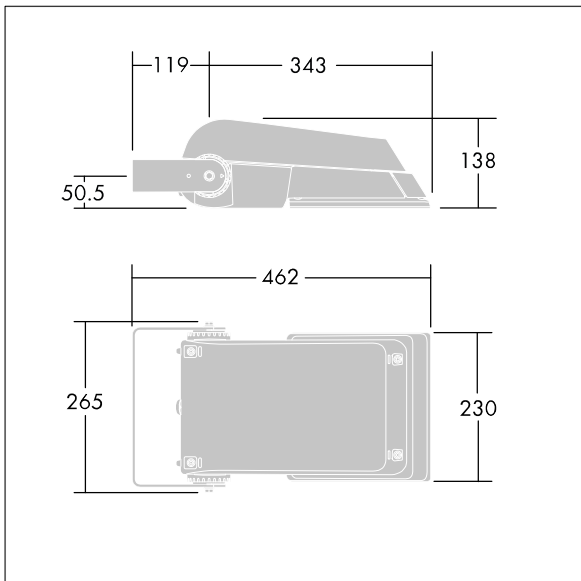

Areaflood Pro

96644743 AFP S 24L50-740 EWR HFX CL2 GY

Areaflood Pro

A compact, lightweight, general purpose LED area floodlight. With small body, LED converter configured for DALI control over additional wires, driving 24 LEDs at 500mA with Extra Wide Road light distribution. IP66, IK08, Class II electrical. Body: die-cast aluminium (EN AC-44300), Light grey 150 sanded textured (close to RAL9006).. Enclosure: 4mm thick toughened glass. Reversible mounting stirrup supplied, Complete with 4000K LED.

Dimensions: 462 x 265 x 139 mm
 Luminaire input power: 38 W
 Luminaire luminous flux: 5823 lm
 Luminaire efficacy: 153 lm/W
 weight: 6.2 kg
 Scx: 0.05 m²

TLG_AFLP_F_SMALLPDB.jpg

TLG_AFLP_M_SML.wmf

This product contains light sources of energy efficiency class D.