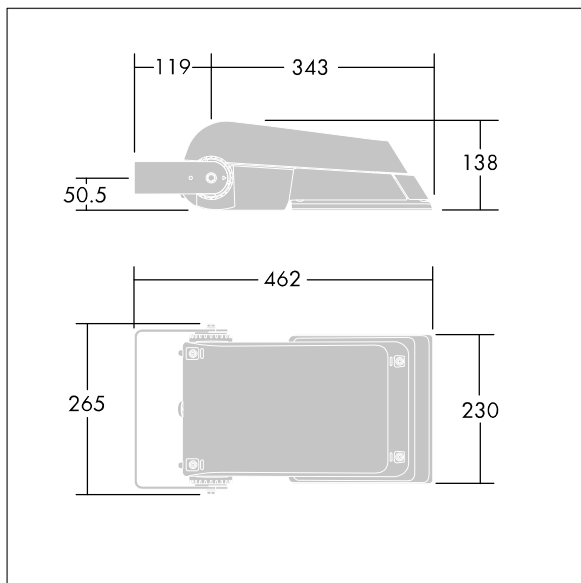

Areaflood Pro

THORN

96644749 AFP S 24L50-740 WR HFX CL1 GY

Areaflood Pro

A compact, lightweight, general purpose LED area floodlight. With small body. LED converter configured for DALI control over additional wires, driving 24 LEDs at 500mA with Wide Road light distribution. IP66, IK08, Class I electrical. Body: die-cast aluminium (EN AC-44300), Light grey 150 sanded textured (close to RAL9006).. Enclosure: 4mm thick toughened glass. Reversible mounting stirrup supplied, Complete with 4000K LED.

Dimensions: 462 x 265 x 139 mm
Luminaire input power: 38 W
Luminaire luminous flux: 5854 lm
Luminaire efficacy: 154 lm/W
weight: 6.16 kg
Scx: 0.05 m²

TLG_AFLP_F_SMALLPDB.jpg

TLG_AFLP_M_SML.wmf

This product contains light sources of energy efficiency class D.