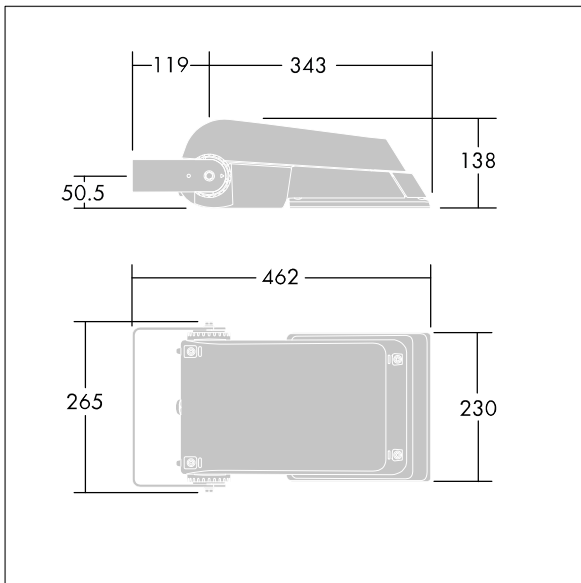

Areaflood Pro

96644761 AFP S 24L70-740 A5 HFX CL2 GY

Areaflood Pro

A compact, lightweight, general purpose LED area floodlight. With small body, LED converter configured for DALI control over additional wires, driving 24 LEDs at 700mA with asymmetrical 50° light distribution. IP66, IK08, Class II electrical. Body: die-cast aluminium (EN AC-44300), Light grey 150 sanded textured (close to RAL9006).. Enclosure: 4mm thick toughened glass. Reversible mounting stirrup supplied, Complete with 4000K LED.

Dimensions: 462 x 265 x 139 mm
 Luminaire input power: 52 W
 Luminaire luminous flux: 7650 lm
 Luminaire efficacy: 147 lm/W
 weight: 6.2 kg
 Scx: 0.05 m²

TLG_AFLP_F_SMALLPDB.jpg

TLG_AFLP_M_SML.wmf

This product contains light sources of energy efficiency class D.